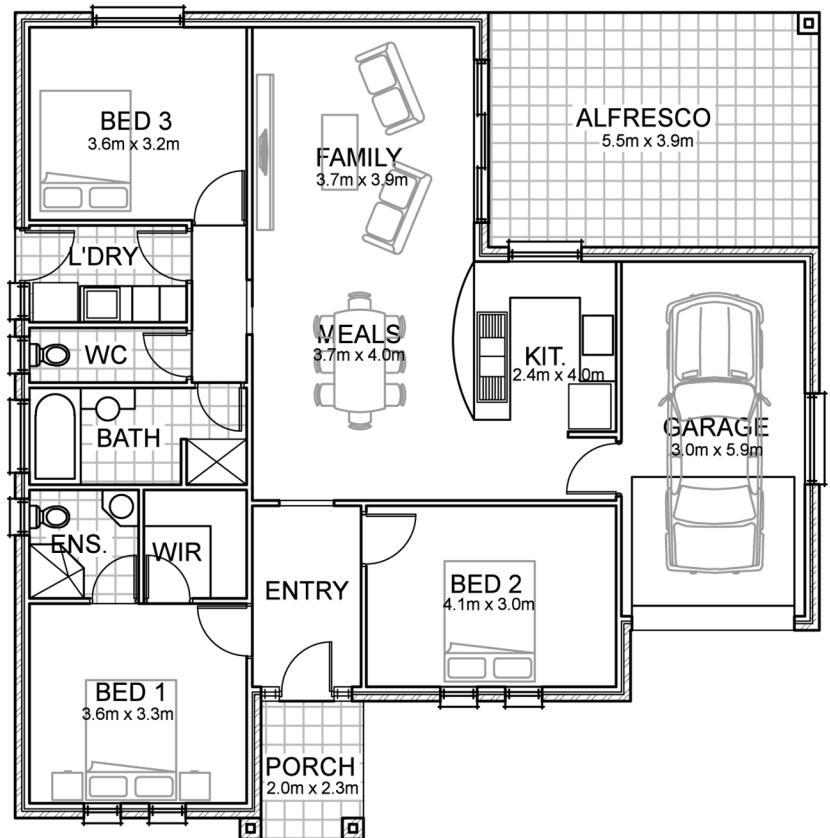

## House and Land Package

### Areas:

- > Living - 114.91m<sup>2</sup>
- > Garage - 20.96m<sup>2</sup>
- > Alfresco - 21.45m<sup>2</sup>
- > Porch - 4.02m<sup>2</sup>
- > Total - 161.34m<sup>2</sup>