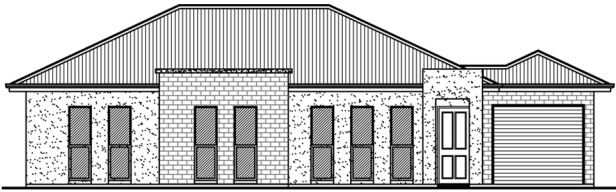

Upscale

House and Land Package

Areas:

- > Living - 104.23m²
- > Garage - 17.24m²
- > Porch - 2.16m²

> Total - 123.63m²