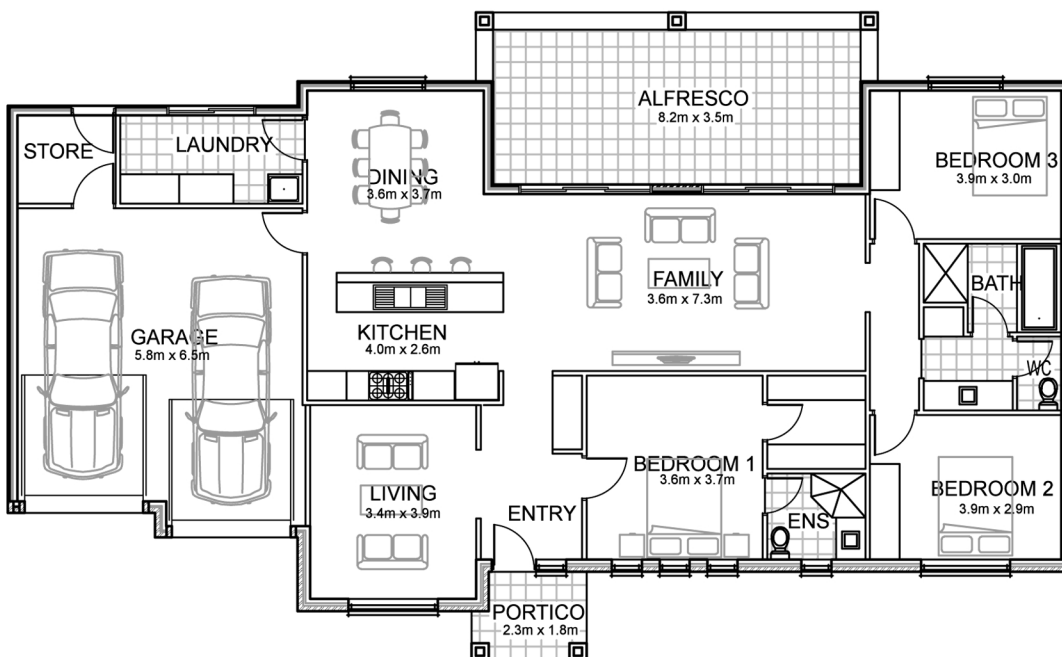

Shiraz

House and Land Package

Areas:

- > Living - 155.50m²
- > Garage - 38.70m²
- > Alfresco - 27.13m²
- > Porch - 3.93m²
- > Total - 225.26m²