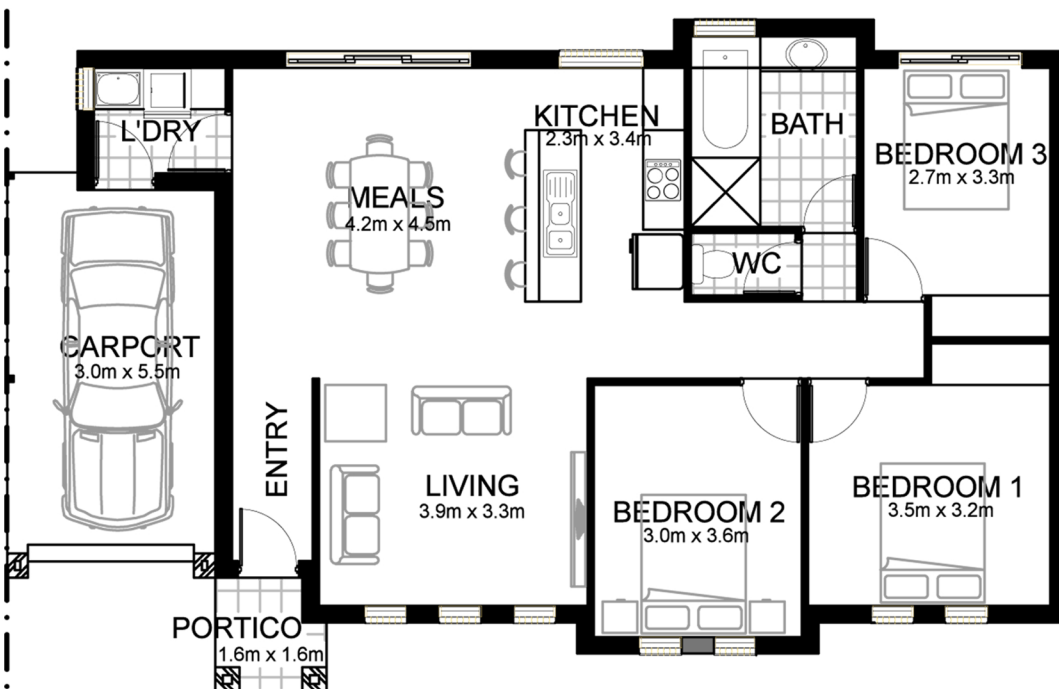

## House and Land Package

### Areas:

- > Living - 107.52m<sup>2</sup>
- > Garage - 17.07m<sup>2</sup>
- > Porch - 2.42m<sup>2</sup>
- > Total - 125.80m<sup>2</sup>