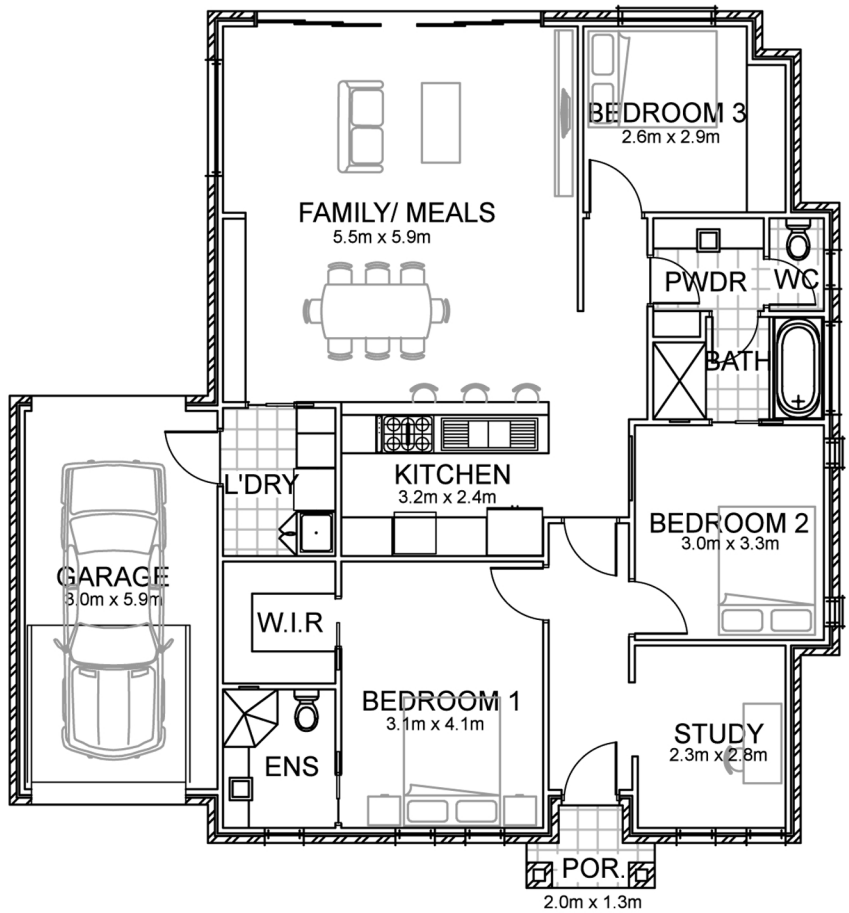

# Alfonso

## House and Land Package

### Areas:

- > Living - 122.47m<sup>2</sup>
- > Garage - 20.60m<sup>2</sup>
- > Porch - 1.99m<sup>2</sup>

> Total - 145.06m<sup>2</sup>